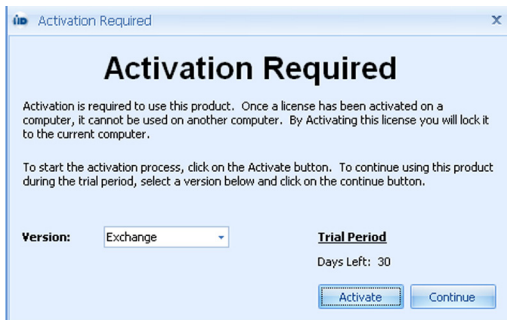

- 1 Install the software from the CD or download it from the HID Global webpage.  
[www.hidglobal.com/AsureID](http://www.hidglobal.com/AsureID)

- 2 Follow the on-screen instructions to complete the installation.

**Note:** If the CD does not automatically open, use **My Computer** or **Windows Explorer** to view the CD contents.

From the CD, double-click **Asure\_ID\_Setup.exe**.

## INITIAL LOGIN

- 1 Open Asure ID 7, double-click . The Activation screen displays.

- 2 Click **Activate**. The **Activate License** screen displays.

**Note:** For a Trial version, click **Continue**.

- 3 Enter your User Information and License Key. Find your License Key on the Installation Guide cover.

- 4 Click **Phone Activation** or **Online Activation**.

- 5 If successful, the **System License and License Level** displays. You are returned to the **Activation Required** dialog. Click close  and the login screen displays.