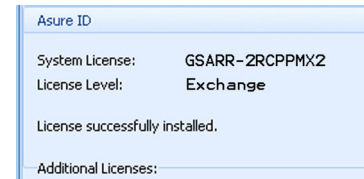

## INITIAL LOGIN

- 1 Open Asure ID 7, double-click . The Activation screen displays.

- 2 Click **Activate**. The **Activate License** screen displays.

**Note:** For a Trial version, click **Continue**.

- 3 Enter your User Information and License Key. Find your License Key on the Installation Guide cover.

- 4 Click **Phone Activation** or **Online Activation**.

- 5 If successful, the **System License and License Level** displays. You are returned to the **Activation Required** dialog. Click close  and the login screen displays.