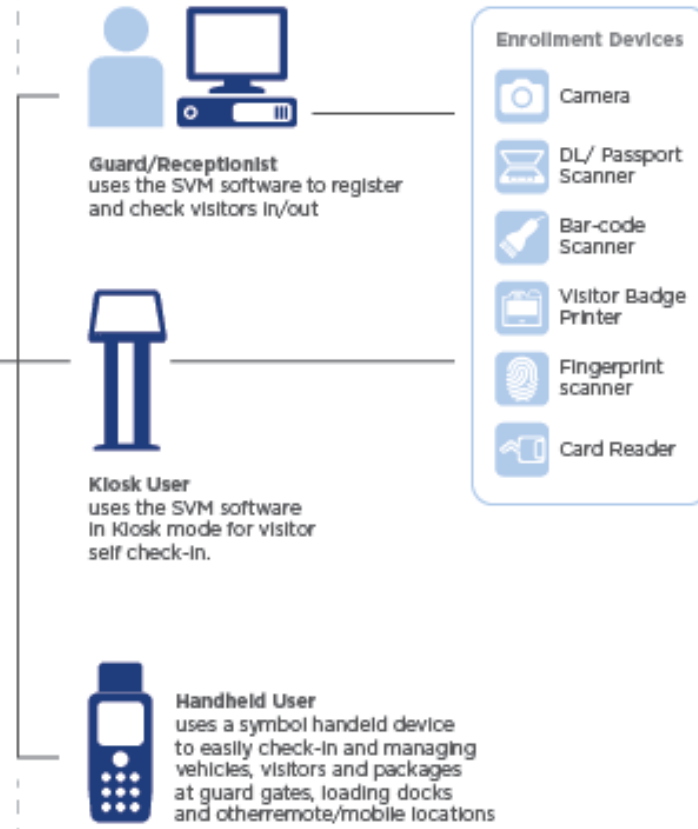

EasyLobby®/Access Control System Intergration Topology

EasyLobby® Architecture Overview

Data Collection and Configuration

Visitor Enrollment

EasyLobby® Basic Installation