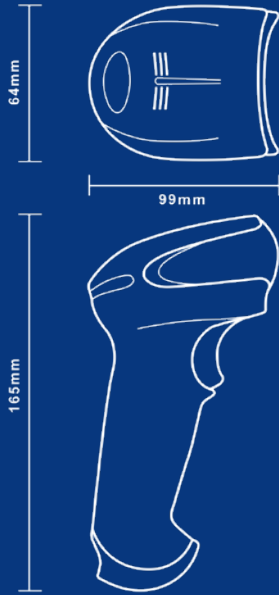

Handheld 1950g

FEATURES

Connection Types

- USB
- RS232
- RS485

Technology

- QR/Barcode

Handheld 1950g

Handheld 1950g			
	READING CAPABILITIES		
Scan Performance	Scan Pattern: Area Image (1280 x 800 pixel array) Motion Tolerance: Up to 400 cm/s for 13 mil UPC at optimal focus Scan Angle SR: Horizontal: 48°; Vertical: 30° HD: Horizontal: 48°; Vertical: 30° Print Contrast: 20% minimum reflectance difference Roll, Pitch, Skew: ±360°, ±45°, ±65° Decode Capabilities: Reads standard 1D, PDF, 2D, Postal Digimarc, DOT Code, and OCR symbologies Note: Decode capabilities dependent on configuration		
Communications & Host	Host System Interfaces: USB, Keyboard Wedge, RS-232, RS485 support for TGCS (IBM) 46XX User Indicators: Good Decode LEDs, Rear View LEDs, Beeper (adjustable tone and volume)		
Decode Ranges (DoF)	TYPICAL PERFORMANCE*	STANDARD RANGE (SR)	HIGH DENSITY (HD)
	Narrow Width		
	3 mil Code 39	56mm - 132mm (2.2in - 5.2in)	27mm - 131mm (1.1in - 5.1in)
	5 mil Code 39	28mm - 242mm (1.1in - 9.5in)	14mm - 219mm (0.6in - 8.6in)
	10 mil Code 39	0mm - 443mm (0in - 17.4in)	0mm - 389mm (0in - 15.3in)
	13 mil UPC	0mm - 490mm (0in - 19.3in)	0mm - 368mm (0in - 14.5in)
	15 mil Code 128	0mm - 543mm (0in - 21.4in)	0mm - 417mm (0in - 16.4in)
	20 mil Code 39	4mm - 822mm (0.1in - 32.4in)	6mm - 604mm (0.2in - 23.8in)
	5 mil PDF417	54mm - 160mm (2.1in - 6.3in)	30mm - 155mm (1.2in - 6.1in)
	6.7 mil PDF417	34mm - 220mm (1.4in - 8.7in)	17mm - 211mm (0.7in - 8.3in)
	7.5 mil DM**	49mm - 172mm (1.9in - 6.8in)	27mm - 160mm (1in - 6.3in)
	10 mil DM**	29mm - 245mm (1.1in - 9.7in)	12mm - 211mm (0.5in - 8.3in)
	20 mil QR	0mm - 438mm (0in - 17.2in)	0mm - 331mm (0in - 13in)
	* Performance may be impacted by barcode quality and environmental conditions ** Data Matrix (DM)		
	ELECTRONIC		
Power	Input Voltage: 4.4V DC – 5.5V DC (Charging) Bases: 2.5W (500 mA @ 5V DC)		
Electrostatic Discharge (ESD) (Scanners & Cradles)	±8 kV indirect coupling plane, ±15 kV direct air		
	PHYSICAL		
Dimensions	3 x 4 x 6 in (64 x 99 x 165 mm)		
Weight	5.6 oz. (160g)		
Tumble Spec	2,000 20 in (0.5 m) tumbles (impacts)		
Drop	Engineered to withstand 50 x 6ft (1.8 m) drops to concrete		
Environmental Sealing	IP41		
Light Levels	0 to 100,000 lux		
	THERMAL (AIR)		
Temperature	Operating 32°F to 122°F (0°C to 50°C)		
Storage	-40°F to 158°F (-40°C to 70°C)		
Humidity	0-95% non-condensing		