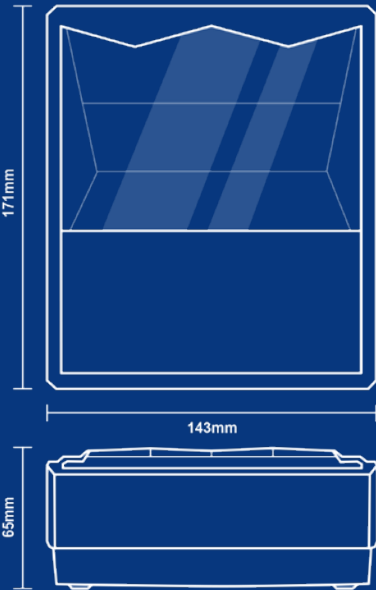

ATOM® ADR300

FEATURES

Connection Types

USB

Image Capture

- Visible
- Ultraviolet*
- Infrared

Technology

- NFC / RFID
- QR/Barcode*
- OCR
- Magnetic Strip*
- Contact SmartCard*

Reader Size

- Full Page

* Option

ATOM ADR300

READING CAPABILITIES	
OCR (Optical Character Recognition)	ICAO compliant travel documents in near infrared (IR) per ICAO 9303 specification Parts 1-4 (2 & 3-line MRZ) Near ICAO compliant travel documents (e.g. French ID) ISO-18013 driving licences (1-line MRZ)
Imaging	Glass platen: 0.2 in (4mm) thick toughened, with anti-reflective and oleophobic coatings Active scan area: 5 in x 4 in (130mm x 94mm) Full-page: JPG, BMP, TIFF, PNG Illumination sources: visible/white, near IR B900, UV LED's Resolution: 500 DPI
Barcode Reading (Option)	Linear (1D): EAN / UPC, Code 2 of 5, Interleaved 2 of 5, IATA 2 of 5, Code 39, Code 128 2D: IATA resolution 792, PDF417, Aztec, DataMatrix and QR codes
Contactless RFID Reading (option)	Interoperability: ICAO DOC 9303, LDS1.7, ISO18013 (Driving Licence), PA, AA, BAC, EAC v.1.11 (CA, TA), EAC v2.0x (PACE v2, ICAO SAC, CA v2, TA v2) Operating frequency: 13.56 MHz Supported documents: ISO 14443 type A & B auto-detecting; secure and high-speed data transmission; Mifare memory card support (Mifare ultralight, 1K, 4K cards) App. interface: PC/SC compliant device
Contact Smart Card Reading (option)	Number of ID-1 (smart card) slots: 1 Number of ID-000 (SAM) slots: 2 Compliance: ISO 7816, T=0, T=1 App. interface: PC/SC compliant device
Magnetic Stripe Reading (option)	Three-track magnetic cards complying with ISO7811/ 2-5
ELECTRONIC	
Power Supply	+5 VDC via DC jack (Only when connected via USB 2.0 Interface)
Communication	USB 3.0 (Compatible: USB 2.0)
Host Minimum	Windows 7 & above, 32/64 bit; Pentium Core-i3 2.1GHz & 4GB RAM
Host Recommended	Win 7 & above, 32/64 bit; Pentium Core-i5 3.3GHz & 8GB RAM
PHYSICAL	
Dimensions	6 x 7 x 3 in (143 x 171 x 65 mm)
With Expansion Dock	6 x 7 x 3 in (165 x 171 x 79 mm)
USB 3.0 Cable Supplied	4.9ft (1.5 m)
Body	Black PC/ABS
Glass	BS EN60068-2-75 & IEC 62262:2002, rated to 6.375J impact
Weight	2 lbs. (750g) excl cable/PSU
Security	Kensington® security slot
THERMAL (AIR)	
Temperature	Operating 32°F to 122°F (0°C to 50°C)
Storage	32°F to 140°F (0°C to 60°C)
Humidity	0-95% non-condensing
APPROVALS	
FCC Part 15C Class B; CE EMC Class B, CE Low Voltage Directive; IEC 62471: 2006 - Exempt Class; BS EN 62368-1:2006+A2:2013	

To learn more, please contact us at: access-is@hidglobal.com

hidglobal.com

North America: +1 512 776 9000 | Toll Free: 1 800 237 7769
Europe, Middle East, Africa: +44 1440 714 850
Asia Pacific: +852 3160 9800 | Latin America: +52 (55) 9171-1108

For more global phone numbers click here

© 2022 HID Global Corporation/ASSA ABLOY AB. All rights reserved.
2022-02-15-eat-adr300-document-reader-ds-en PLT-06253

Part of ASSA ABLOY