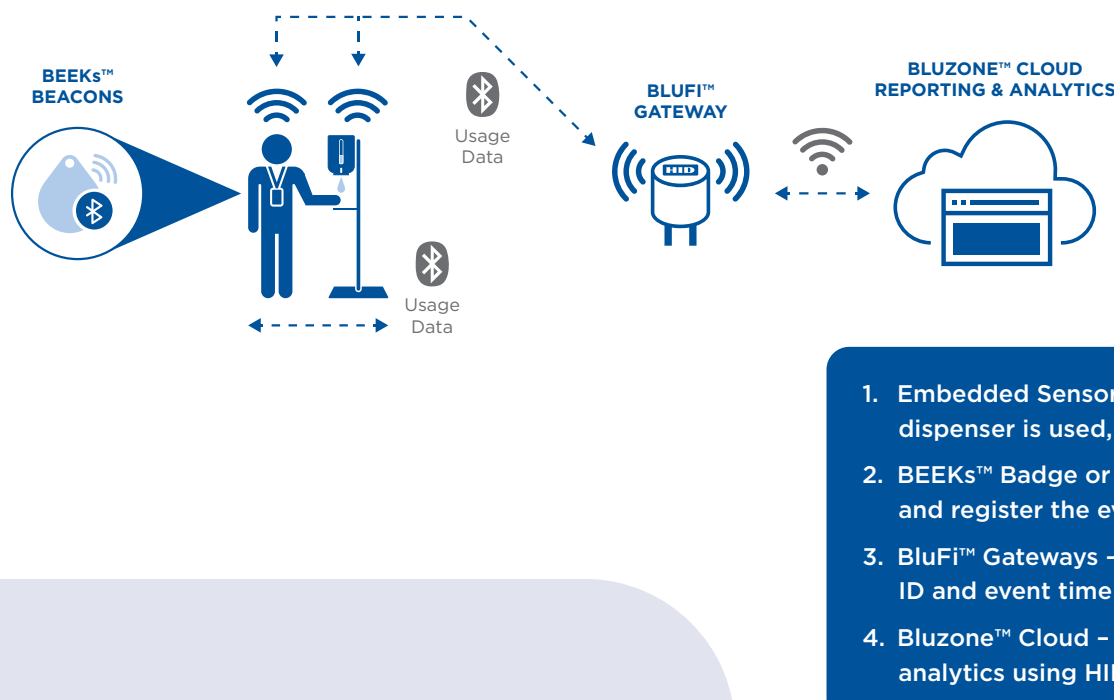

Person-to-Person Physical Distancing

Digitally activate social distancing, monitor engagement and movement

1. BEEKs™ Aware - Signals peer-to-peer alert if there is a proximity breach
2. BluFi™ Gateways - Transmit contact events to the cloud
3. Bluzone™ Cloud - Provides reporting and analytics including optional contact tracing

Contact Tracing

Quickly initiate, identify and isolate if employee's health is compromised

1. BEEKs™ Aware or Badge - Provides proximity and location data for contact tracing
2. BluFi™ Gateways - Transmit contact events to the cloud
3. Bluzone™ Cloud - Provides analytics and forensic reporting via HID-affiliated partner software

Hand Hygiene

Monitor and measure the use of hand hygiene dispensers

1. Embedded Sensor - Once the contactless dispenser is used, sensor is activated
2. BEEKs™ Badge or Aware - Authenticate dispense and register the event
3. BluFi™ Gateways - Transmit badge ID, dispenser ID and event time stamp to Bluzone Cloud
4. Bluzone™ Cloud - Provides reporting and analytics using HID-affiliated partner software

One system, seamless applications

HID Location Services lays the foundation for more IoT applications available today using the same ecosystem. Businesses do not need to abandon any investments for long term use. Location Services technologies from HID are used across industries to manage building occupancies, space optimization and asset tracking. Additionally, in industrial applications, manufacturers can implement remote condition monitoring to predict failures and monitor the health of equipment using the same architecture.