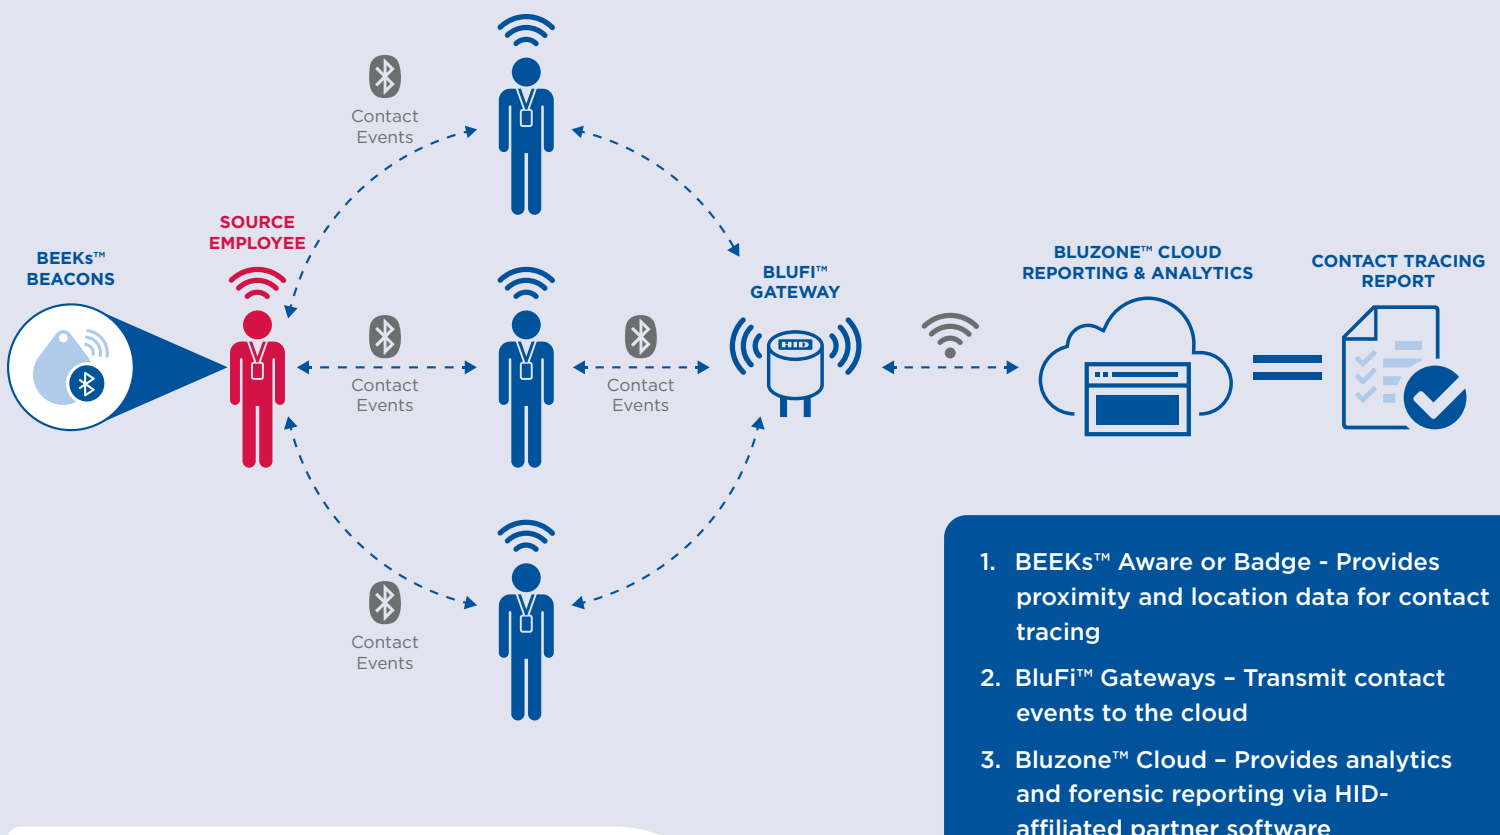

Secure digital solutions leverage real-time location, proximity-based location services and cloud technologies to:

1. Adhere to regulatory mandates
2. Restore productivity and employee confidence
3. Empower employees to be safe, without compromising privacy
4. Measure performance, enable quantifiable accountability and gain real-time insights into historical interactions through data intelligence and analytics

Person-to-Person Physical Distancing

Digitally activate social distancing, monitor engagement and movement

1. BEEKs™ Aware - Signals peer-to-peer alert if there is a proximity breach
2. BluFi™ Gateways - Transmit contact events to the cloud
3. Bluzone™ Cloud - Provides reporting and analytics including optional contact tracing

Contact Tracing

Quickly initiate, identify and isolate if employee's health is compromised

1. BEEKs™ Aware or Badge - Provides proximity and location data for contact tracing
2. BluFi™ Gateways - Transmit contact events to the cloud
3. Bluzone™ Cloud - Provides analytics and forensic reporting via HID-affiliated partner software

Hand Hygiene

Monitor and measure the use of hand hygiene dispensers

1. Embedded Sensor - Once the contactless dispenser is used, sensor is activated
2. BEEKs™ Badge or Aware - Authenticate dispense and register the event
3. BluFi™ Gateways - Transmit badge ID, dispenser ID and event time stamp to Bluzone Cloud
4. Bluzone™ Cloud - Provides reporting and analytics using HID-affiliated partner software