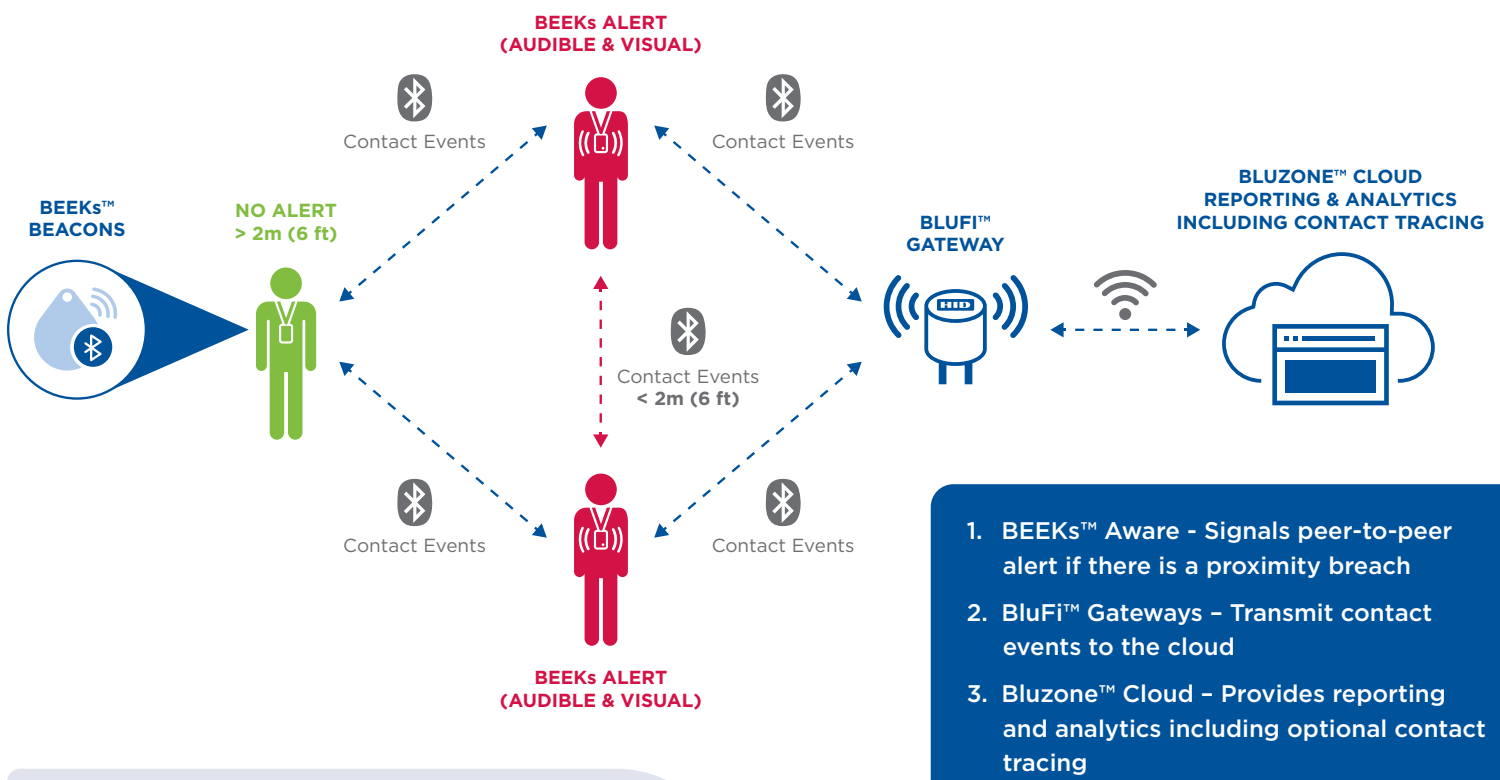

Empower a safe working environment for employees and visitors

RETURN TO WORK AFTER A PANDEMIC

HID Location Services delivers an IoT enterprise enablement platform designed to meet the newly required policies outlined by government and health agencies around the world.

Secure digital solutions leverage real-time location, proximity-based location services and cloud technologies to:

1. Adhere to regulatory mandates
2. Restore productivity and employee confidence
3. Empower employees to be safe, without compromising privacy
4. Measure performance, enable quantifiable accountability and gain real-time insights into historical interactions through data intelligence and analytics

Person-to-Person Physical Distancing

Digitally activate social distancing, monitor engagement and movement

1. BEEKs™ Aware - Signals peer-to-peer alert if there is a proximity breach
2. BluFi™ Gateways - Transmit contact events to the cloud
3. Bluzone™ Cloud - Provides reporting and analytics including optional contact tracing

Hand Hygiene

Monitor and measure the use of hand hygiene dispensers

1. Embedded Sensor - Once the contactless dispenser is used, sensor is activated
2. BEEKs™ Badge or Aware - Authenticate dispense and register the event
3. BluFi™ Gateways - Transmit badge ID, dispenser ID and event time stamp to Bluzone Cloud
4. Bluzone™ Cloud - Provides reporting and analytics using HID-affiliated partner software