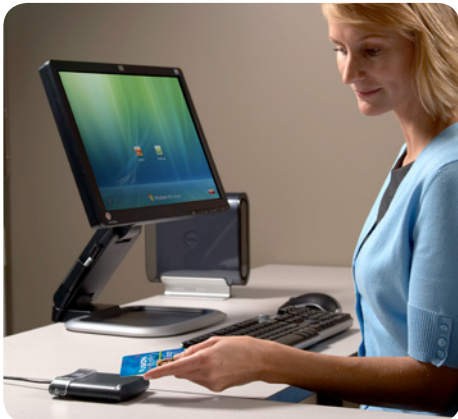

## OMNIKEY® 5321 CLi USB Reader

### CONTACTLESS USB SMART CARD READER

- **Versatile Desktop Applications** – Ideal for end-user environments using contactless HID iCLASS® technology
- **Fast Contactless Transmission** – Supports fastest ISO standard transmission modes
- **Designed for User Convenience** – Housing design is optimized for advanced contactless applications
- **Readily compliant** – Seamless integration with HID on the Desktop™ and other applications

The OMNIKEY® 5321 CLi USB smart card reader represents the ideal contactless HID iCLASS® reader in a convenient desktop device. Reading and writing to any contactless HID iCLASS card, the device economically supports desktop clients where contactless iCLASS technology is used.

Utilizing contactless smart card technology for PC-linked applications, the OMNIKEY 5321 CLi allows users to experience the convenience, speed and security of HID iCLASS contactless technology for applications such as iCLASS on the Desktop™.